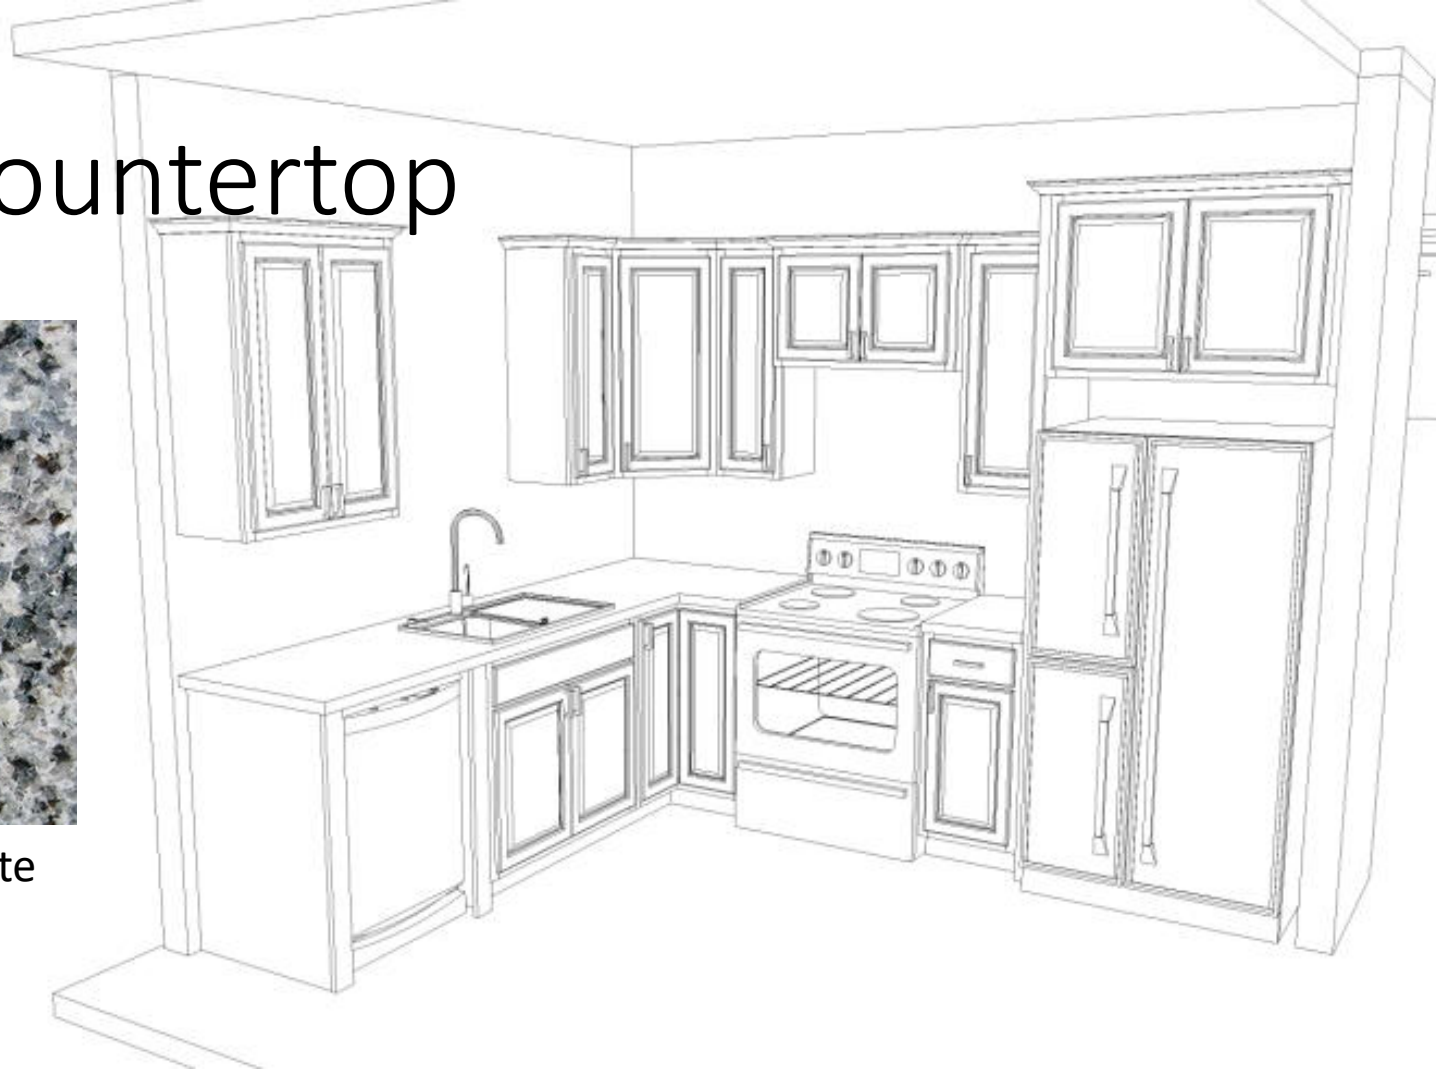

Kitchen Sink
Elkay DCFU3118

Commode

Kitchen Cabinets & Countertop

Benton White Shaker Cabinet

Azul Platino Granite

Brushed Nickel Bar Pull

Bathroom Cabinets, Countertops & Tile

Benton White Shaker
Cabinets